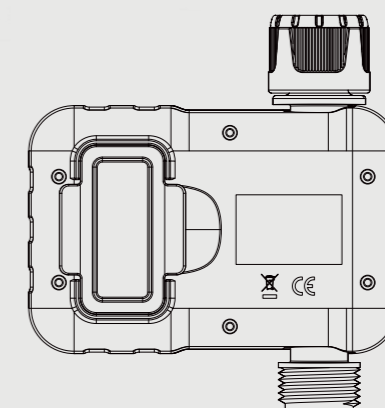

PRODUCT DIMENSION

SIZE

FRONT

130.40 mm

121.92 mm

BACK

64.72 mm

RIGHT

DESCRIPTION

2-zone outlet easier for you to schedule watering separately for different areas.

Dual Outlet Watering Timer

Model No : SLV-009

SPECIFICATION

- | | | |
|---|---|---|
|  Inlet thread for tap 3/4" F and reduction of 3/4" F |  Operating temperature 3°C - 50°C (37 ° F-122 ° F) |  Manually watering from 1min to 4h59min |
|  Maximum flow: 35L / min @ 3 bar |  Irrigation frequency: every 1-7 days |  Powered by 2 AAA batteries (not included) |
|  Maximum working pressure: 8 bar |  Irrigation duration: 1 min to 4h59min |  Waterproof rating: IP54 |