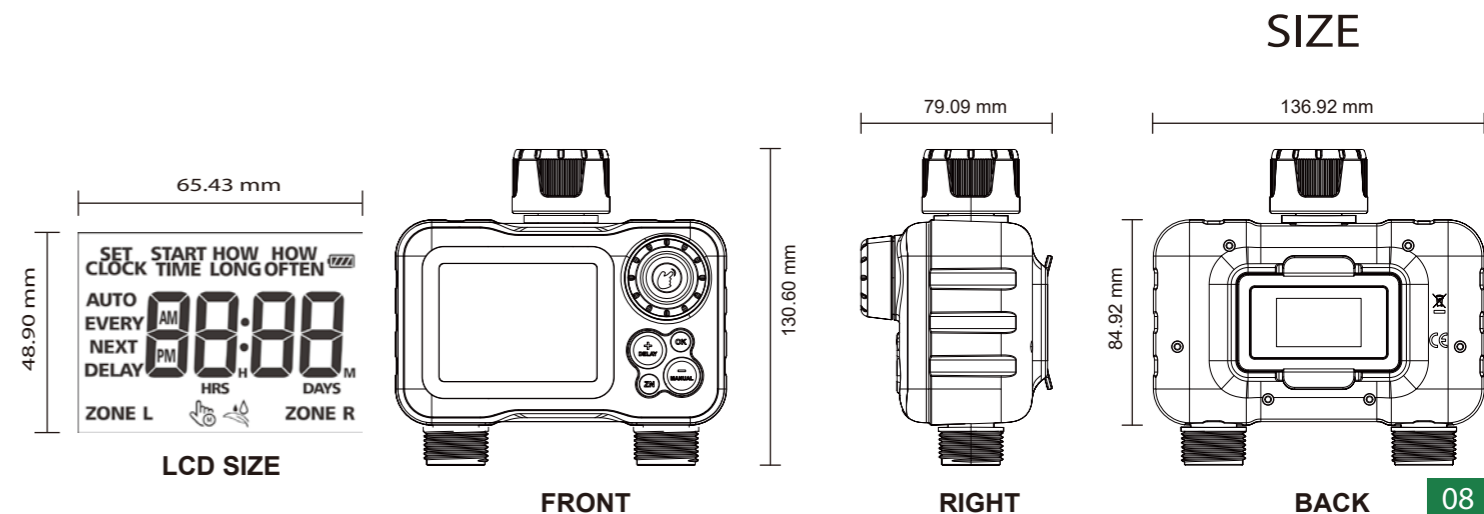

PRODUCT DIMENSION