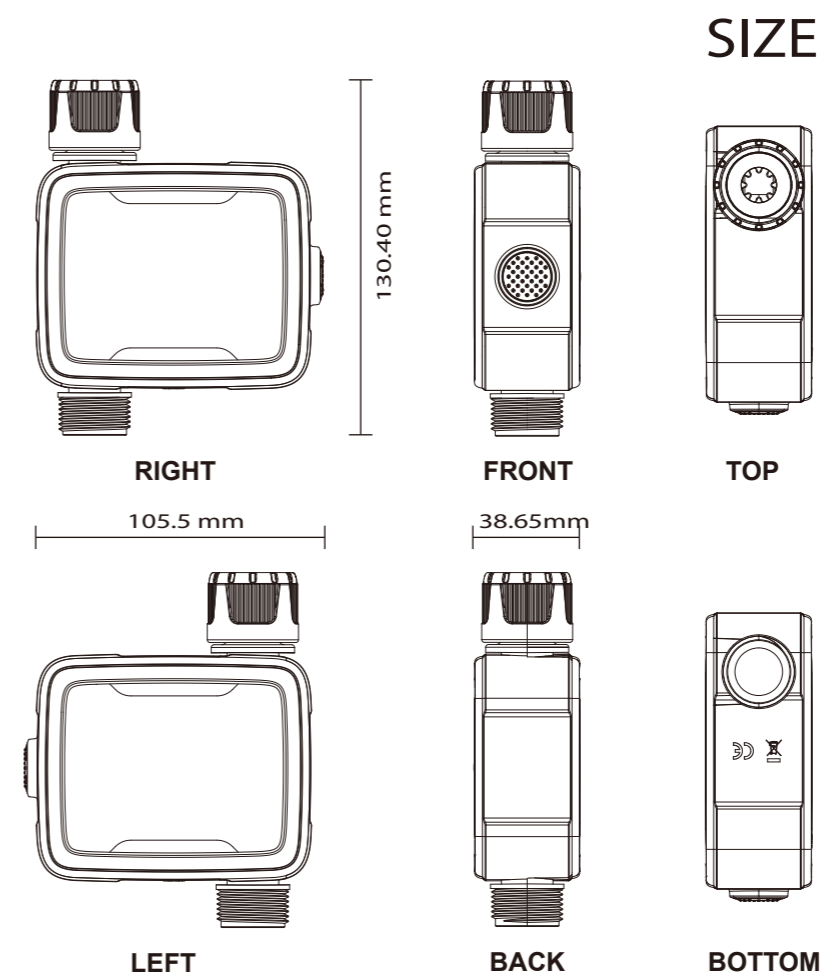

DESCRIPTION

Use your smart phone's Bluetooth functionality to control and program the water timer (Android or iOS) from within Bluetooth signal range of up to 60m (195 feet) in the open air. It can be paired with Bluetooth hub to build up an expandable irrigation system.

Bluetooth Hose Timer (Basic)

Model No : SWV-002

SPECIFICATION

Inlet thread for tap 3/4" F and reduction of 3/4" F

Operating temperature 3°C - 50°C (37 ° F-122 ° F)

Manually watering from 1min to 60min

Maximum flow: 35L / min @ 3 bar

Irrigation frequency: every 1-7 days

Powered by 2 AAA batteries (not included)

Maximum working pressure: 8 bar

Auto irrigation duration: 1 min to 11h59m

Communicated by Bluetooth

Up to 60m (195 feet) between smart phone and timer without interference

FUNCTION

- Irrigation watering records review function
- Last and next irrigation time checking
- **Normal** and **Cycle&Soak** irrigation modes
- One-touch manual button for instant watering
- Easily suspend watering for 24/48/72 hours using the Rain Delay feature
- Waterproof: **IP54**
- Low battery Indication

PRODUCT DIMENSION