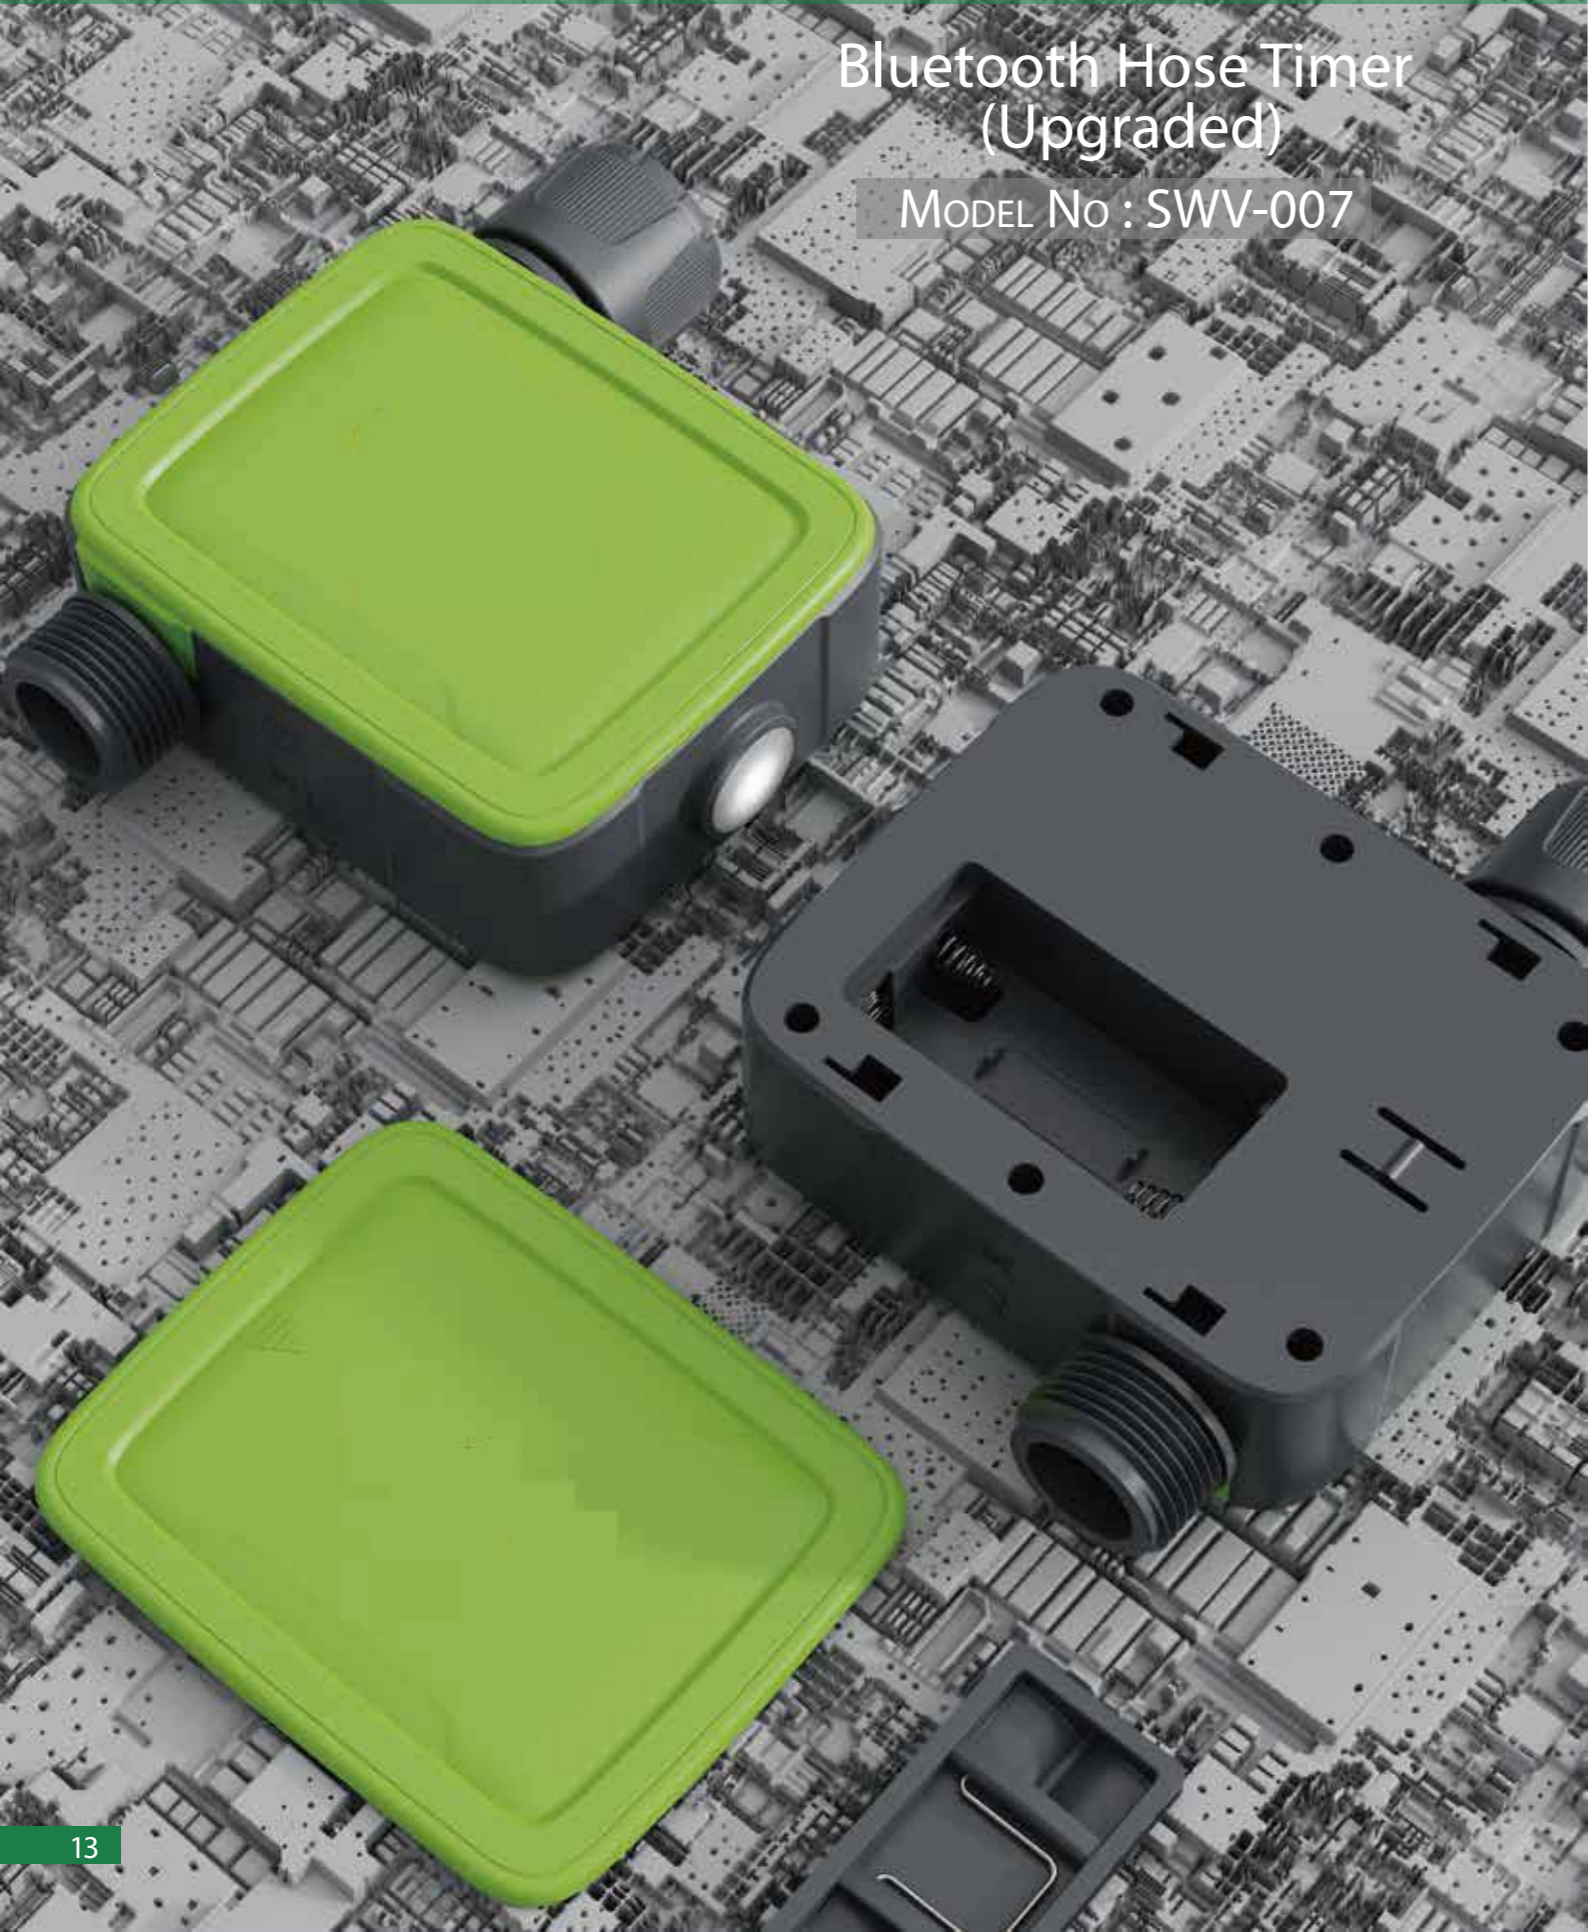

PRODUCT DIMENSION

DESCRIPTION

2nd gen Bluetooth smart watering timer to see live water usage with built-in flow meter. It can track last water usage and the total amount of weekly, monthly, yearly's water usage. One Bluetooth water timer can be paired with Wi-Fi hub to build up an expandable irrigation system.

Bluetooth Hose Timer (Upgraded)

MODEL No : SWV-007

FUNCTION

- Track last water usage by Apps
- View weekly, monthly and year's water usage via Apps at any time
- Voice control with Google Home & Alexa, enjoy the hands free convenience of controlling the watering system with your voice. (Need to acquire voice skills with Smart Life App)