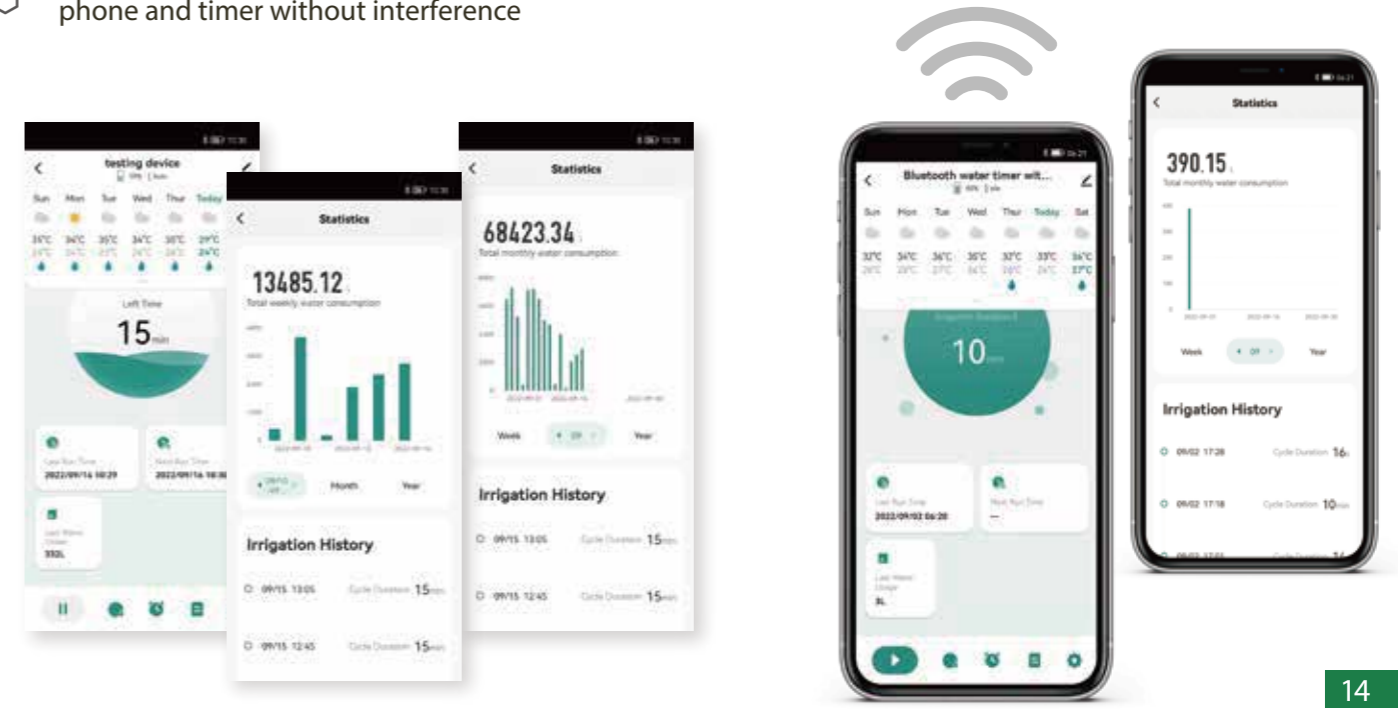

FUNCTION

- ▶ Irrigation watering records review function
- Last and next irrigation time checking
- Normal** and **Cycle&Soak** irrigation modes
- One-touch manual button for instant watering
- Easily suspend watering for 24/48/72 hours using the Rain Delay feature
- Waterproof: **IP54**
- Low battery Indication

PRODUCT DIMENSION

DESCRIPTION

2nd gen Bluetooth smart watering timer to see live water usage with built-in flow meter. It can track last water usage and the total amount of weekly, monthly, yearly's water usage. One Bluetooth water timer can be paired with Wi-Fi hub to build up an expandable irrigation system.

Bluetooth Hose Timer (Upgraded)

MODEL No : SWV-007

FUNCTION

- Track last water usage by Apps
- View weekly, monthly and year's water usage via Apps at any time
- Voice control with Google Home & Alexa, enjoy the hands free convenience of controlling the watering system with your voice. (Need to acquire voice skills with Smart Life App)

SPECIFICATION

-  Inlet thread for tap 3/4" F and reduction of 3/4" F
-  Operating temperature 3°C - 50°C (37 ° F-122 ° F)
-  Manually watering from 1min to 60min
-  Maximum flow: 35L / min @ 3 bar
-  Irrigation frequency: every 1-7 days
-  Powered by 2 AA batteries (not included)
-  Maximum working pressure: 8 bar
-  Auto Irrigation duration: 1 min to 11h59min
-  Communicated by Bluetooth
-  Up to 60m (195 feet) between smart phone and timer without interference