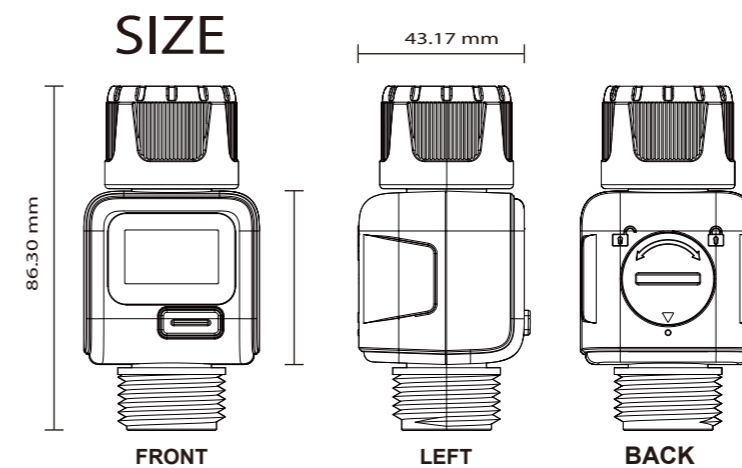

PRODUCT DIMENSION