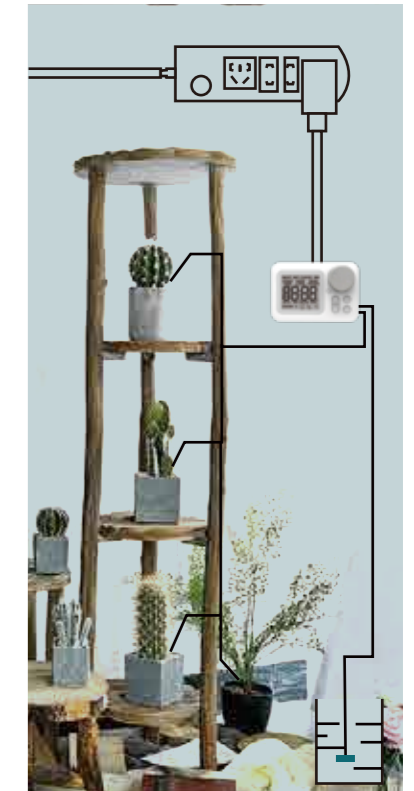

DESCRIPTION

Perfect for indoor potted plants, no fixed hose to taps directly Can set watering up to 10 plants at once Easy to operate and set with a dial menu; Watering cycle for easy settings; Large LCD screen for checking all settings

Indoor Plants Irrigation Timer With Small Water Pump

Model No : WPS-015 Quick-Dial

FUNCTION

- Customized run time, control watering plans anytime
- Manual control, watering plants anytime
- Two Types of Power Supply, AA battery/direct USB charge
- Low power indicator.
- With water shortage alert, timely refilling of water

SPECIFICATION

- Maximum flow: 550ml / min
- Operating temperature 3°C-50°C (37°F-122°F)
- Irrigation frequency: every 1hrs-30 days
- Irrigation duration: 1s-30min
- Manually watering: 1s-30min
- Powered by 4*AA batteries (not included) or USB Power
- USB input: DC5V 1A

PRODUCT DIMENSION