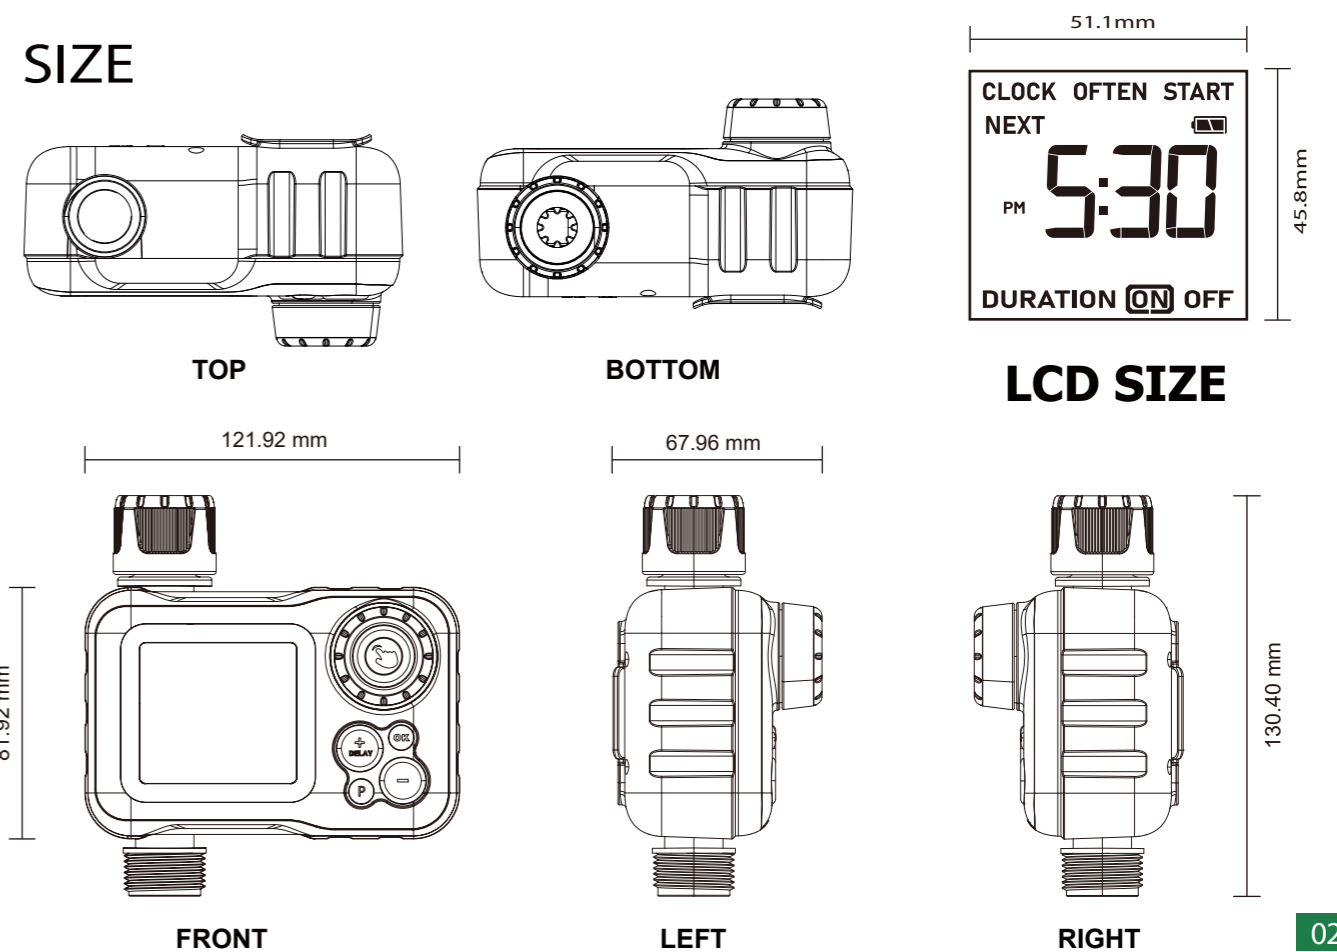

PRODUCT DIMENSION

SIZE