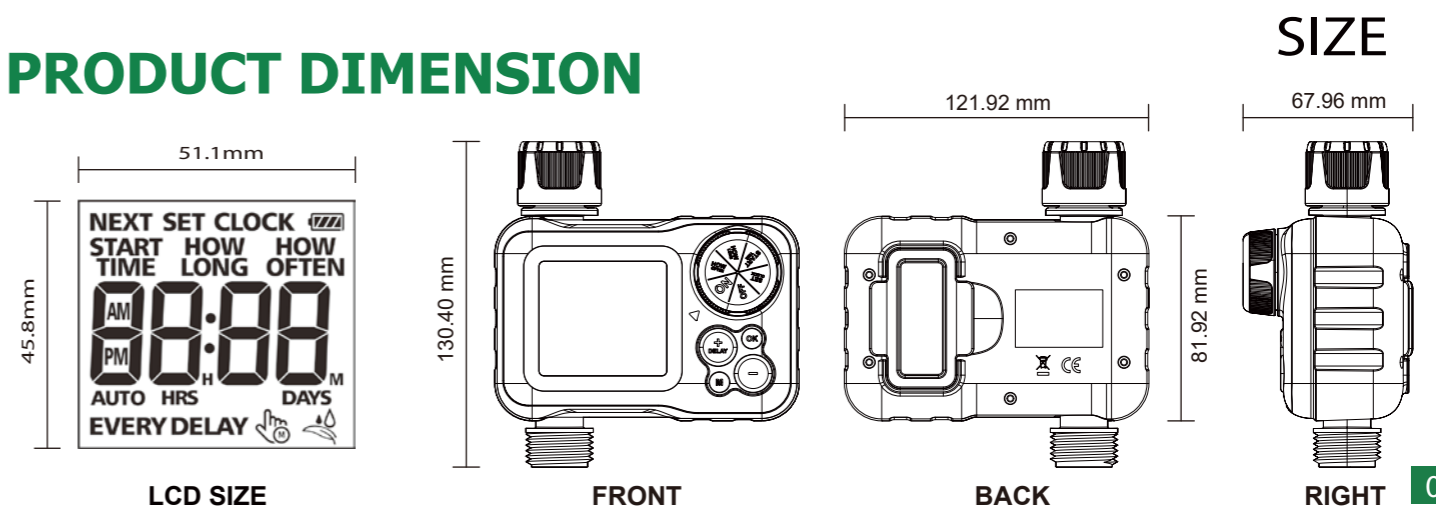

PRODUCT DIMENSION

SIZE

DESCRIPTION

Easily to setup irrigation plans for small lawn, gardens, terraces and potted plants with your hose faucet.

Digital Watering Timer

MODEL No : SLV-011

SPECIFICATION

 Inlet thread for tap 3/4" F and reduction of 3/4" F	 Operating temperature 3°C - 50°C (37 ° F-122 ° F)	 Manually watering from 1min to 4h59min
 Maximum flow: 35L / min @ 3 bar	 Irrigation frequency: every 1-7 days	 Powered by 2 AAA batteries (not included)
 Maximum working pressure: 8 bar	 Irrigation duration: 1 min to 4h59min	 Waterproof rating: IP54

PRODUCT DIMENSION

DESCRIPTION

The simple, straight-ward interface makes programmings of watering schedule become easy.

3-Dial Watering Timer

MODEL No : SLV-012

SPECIFICATION

 Inlet thread for tap 3/4" F and reduction of 3/4" F

PRODUCT DIMENSION

SIZE

FRONT

130.40 mm

121.92 mm

BACK

64.72 mm

RIGHT

PRODUCT DIMENSION