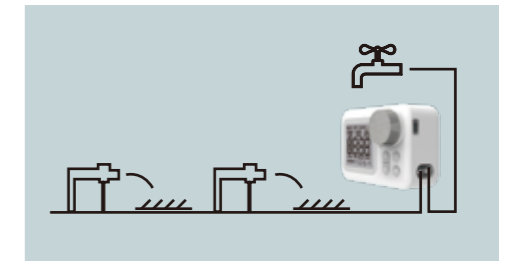

PRODUCT DIMENSION

DESCRIPTION

Perfect for indoor potted plants, no fixed hose to taps directly Can set watering up to 10 plants at once Easy to operate and set with a dial menu; Watering cycle for easy settings; Large LCD screen for checking all settings

Indoor Plants Irrigation Timer With Small Water Pump

Model No : WPS-015 Quick-Dial

Floral greenhouses

Indoor potted plants

Watering schematic

FUNCTION

- ▶ Customized run time, control watering plans anytime
- ▶ Manual control, watering plants anytime
- ▶ Two Types of Power Supply, AA battery/direct USB charge
- ▶ Low power indicator.
- ▶ With water shortage alert, timely refilling of water

PRODUCT DIMENSION

DESCRIPTION

Connect and set up via mobile phone Bluetooth, easily check the working status through LCD display.

Zone Smart Water Timer

Model No : DWV-010

SPECIFICATION

 Inlet thread for tap 3/4" F and reduction of 3/4" F