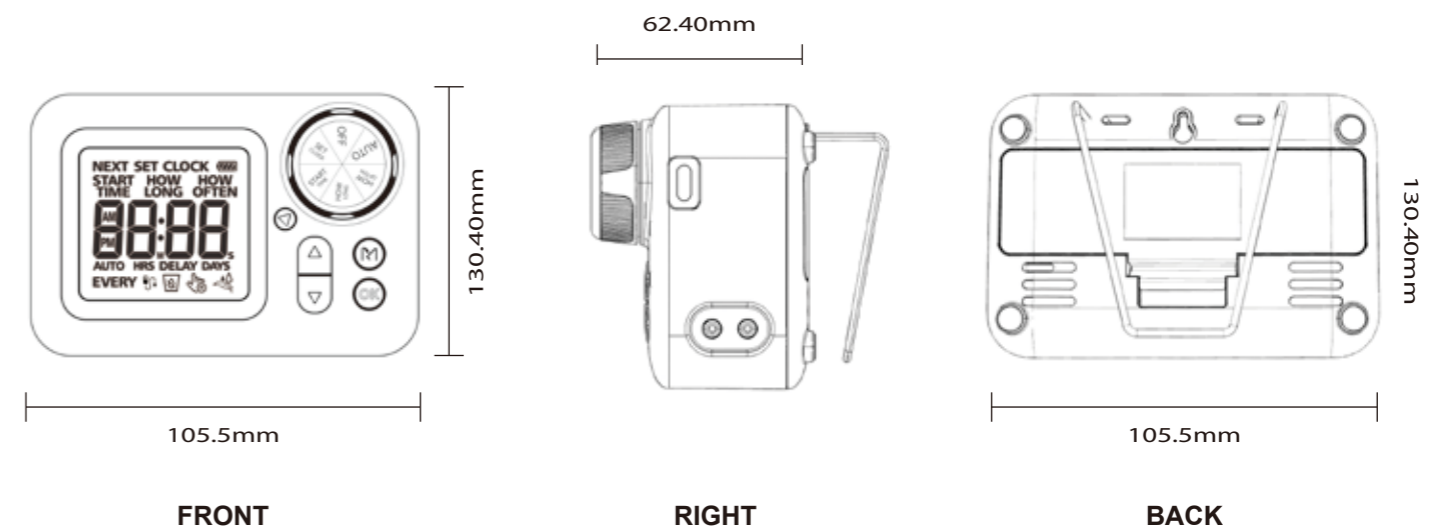

PRODUCT DIMENSION

SIZE

FRONT

130.40 mm

121.92 mm

BACK

64.72 mm

RIGHT

PRODUCT DIMENSION

DESCRIPTION

Perfect for indoor potted plants, no fixed hose to taps directly Can set watering up to 10 plants at once Easy to operate and set with a dial menu; Watering cycle for easy settings; Large LCD screen for checking all settings

PRODUCT DIMENSION

DESCRIPTION

Connect and set up via mobile phone Bluetooth, easily check the working status through LCD display.

Zone Smart Water Timer

Model No : DWV-010

SPECIFICATION

 Inlet thread for tap 3/4" F and reduction of 3/4" F