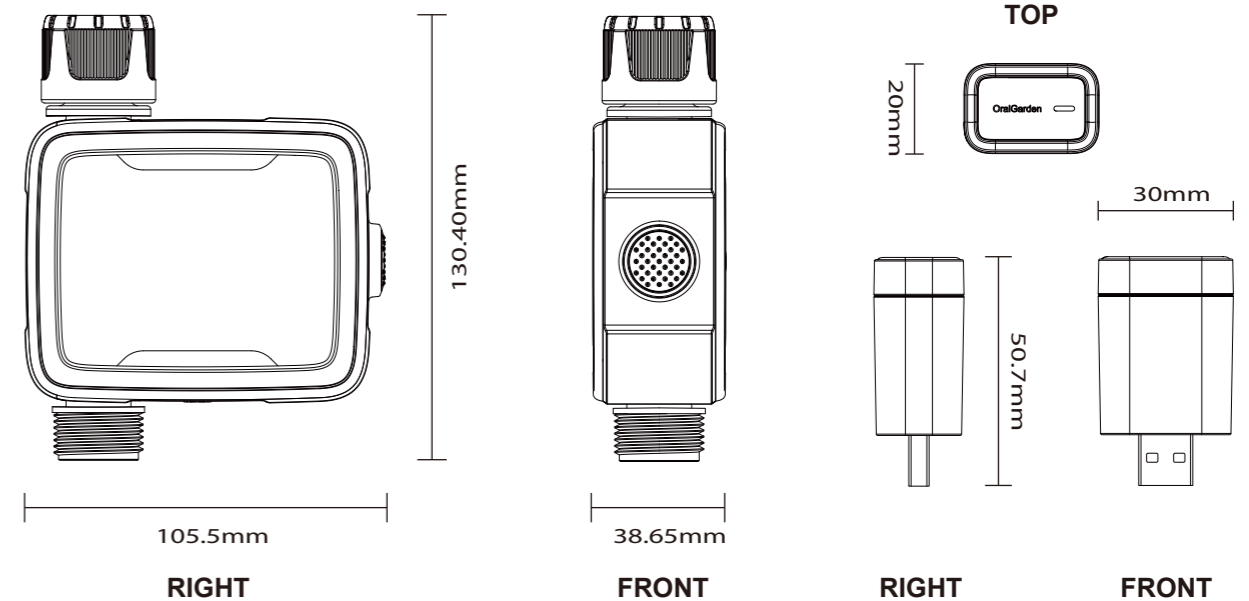

PRODUCT DIMENSION

SIZE