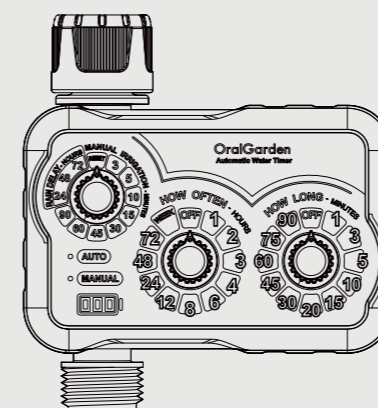

 Manually watering 3/5/10/15/30/45/60 /90 minutes.

 Powered by 2 AAA batteries (not included)

 Rain Delay mode: easily suspend watering for 24/48/72 hours

FUNCTION

- ▶ Three control dials for multiple watering modes: **automatic watering, manual watering & rain delay.** 12 gear selections make running time more flexible: 1/3/5/10/15/20/30/45/60/75/90 minutes, OFF.
- Water frequency from 1/2/3/4/6/8/12/24/48/72 hours, WEEK, OFF.
- Watering delay (Rain delay) mode- postpone watering 24/48/72 hours.
- Manual on/off button for instant watering of 3/5/10/15/30/45/60/90 minutes.
- Valve automatically closed when battery power is low
- Waterproof: IP54
- Low battery Indication

PRODUCT DIMENSION

SIZE

FRONT

130.40 mm

121.92 mm

BACK

64.72 mm

RIGHT

DESCRIPTION

2-zone outlet easier for you to schedule watering separately for different areas.

Dual Outlet Watering Timer

Model No : SLV-009

SPECIFICATION

- | | | |
|---|---|---|
|  Inlet thread for tap 3/4" F and reduction of 3/4" F |  Operating temperature 3°C - 50°C (37 ° F-122 ° F) |  Manually watering from 1min to 4h59min |
|  Maximum flow: 35L / min @ 3 bar |  Irrigation frequency: every 1-7 days |  Powered by 2 AAA batteries (not included) |
|  Maximum working pressure: 8 bar |  Irrigation duration: 1 min to 4h59min |  Waterproof rating: IP54 |